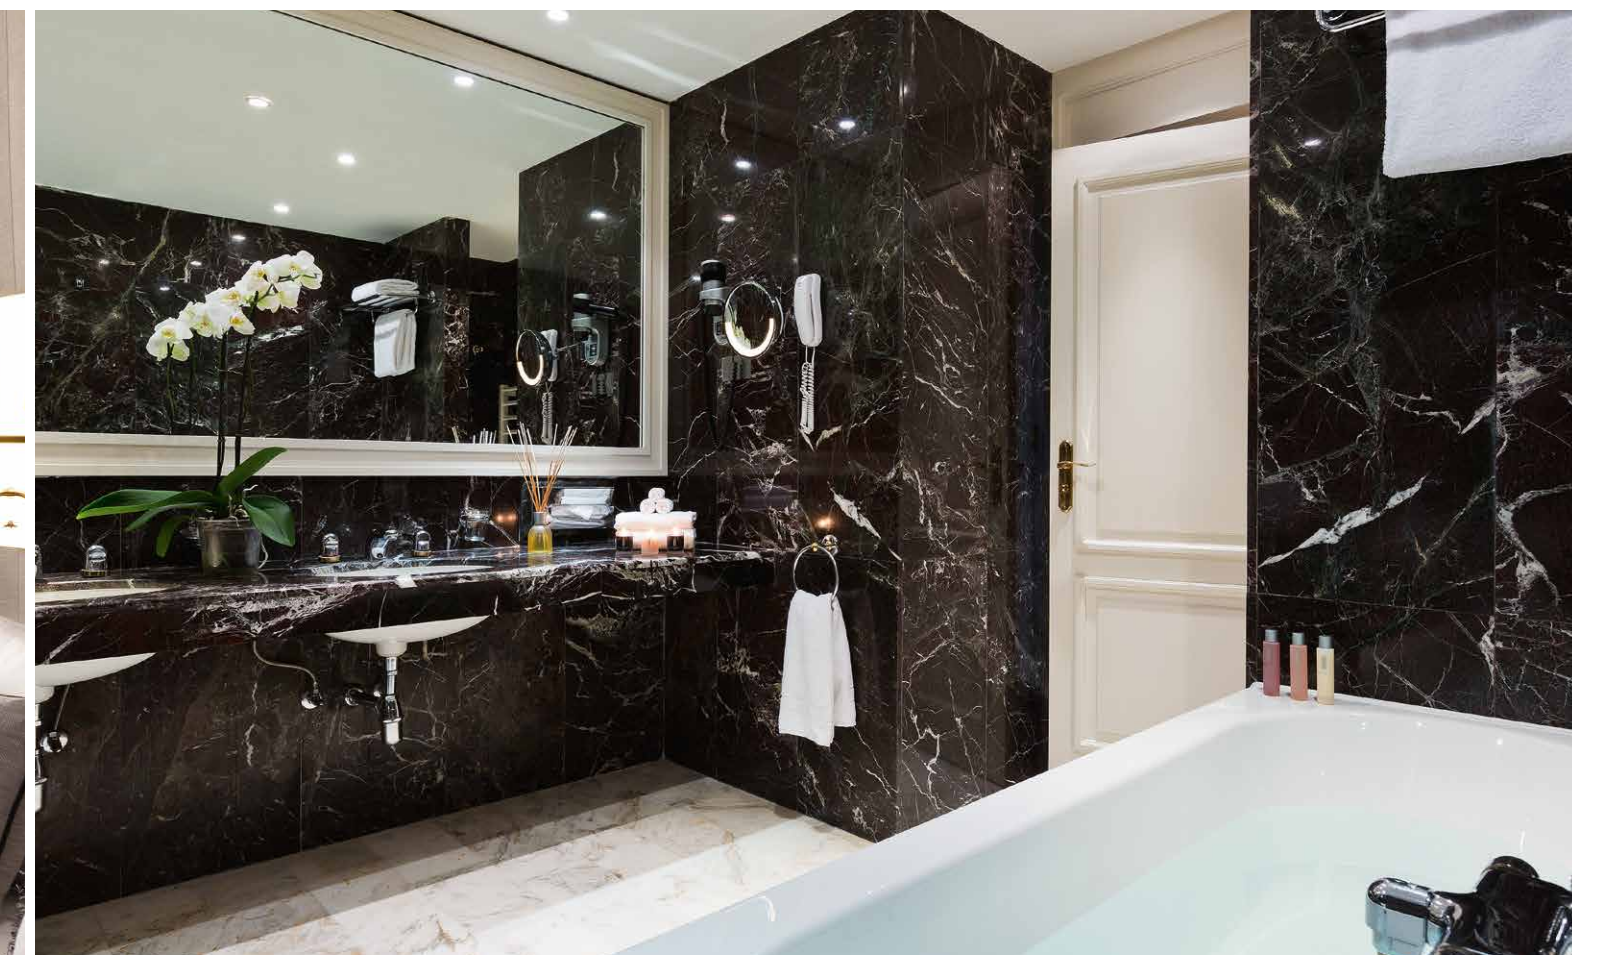

B
HÔTEL BARRIÈRE
LE MAJESTIC
CANNES

DELUXE SEA VIEW SUITE

IDYLLIC LUXURY STAY

Our Deluxe Sea View Suites offer a pleasant and spacious lounge separate from the bedroom as well as a brand new dream bathroom.

 DELUXE SEA VIEW SUITE

-  Surface area: approximately 645 sq ft
-  View on the sea
-  Room capacity: 4 persons
-  Baby bed
-  Baby care accessories
-  Bathrobe/slippers
-  Iron and ironing board
-  Nespresso coffee machine
-  Welcome tray
-  Pets allowed against payment
-  Free wi-fi internet