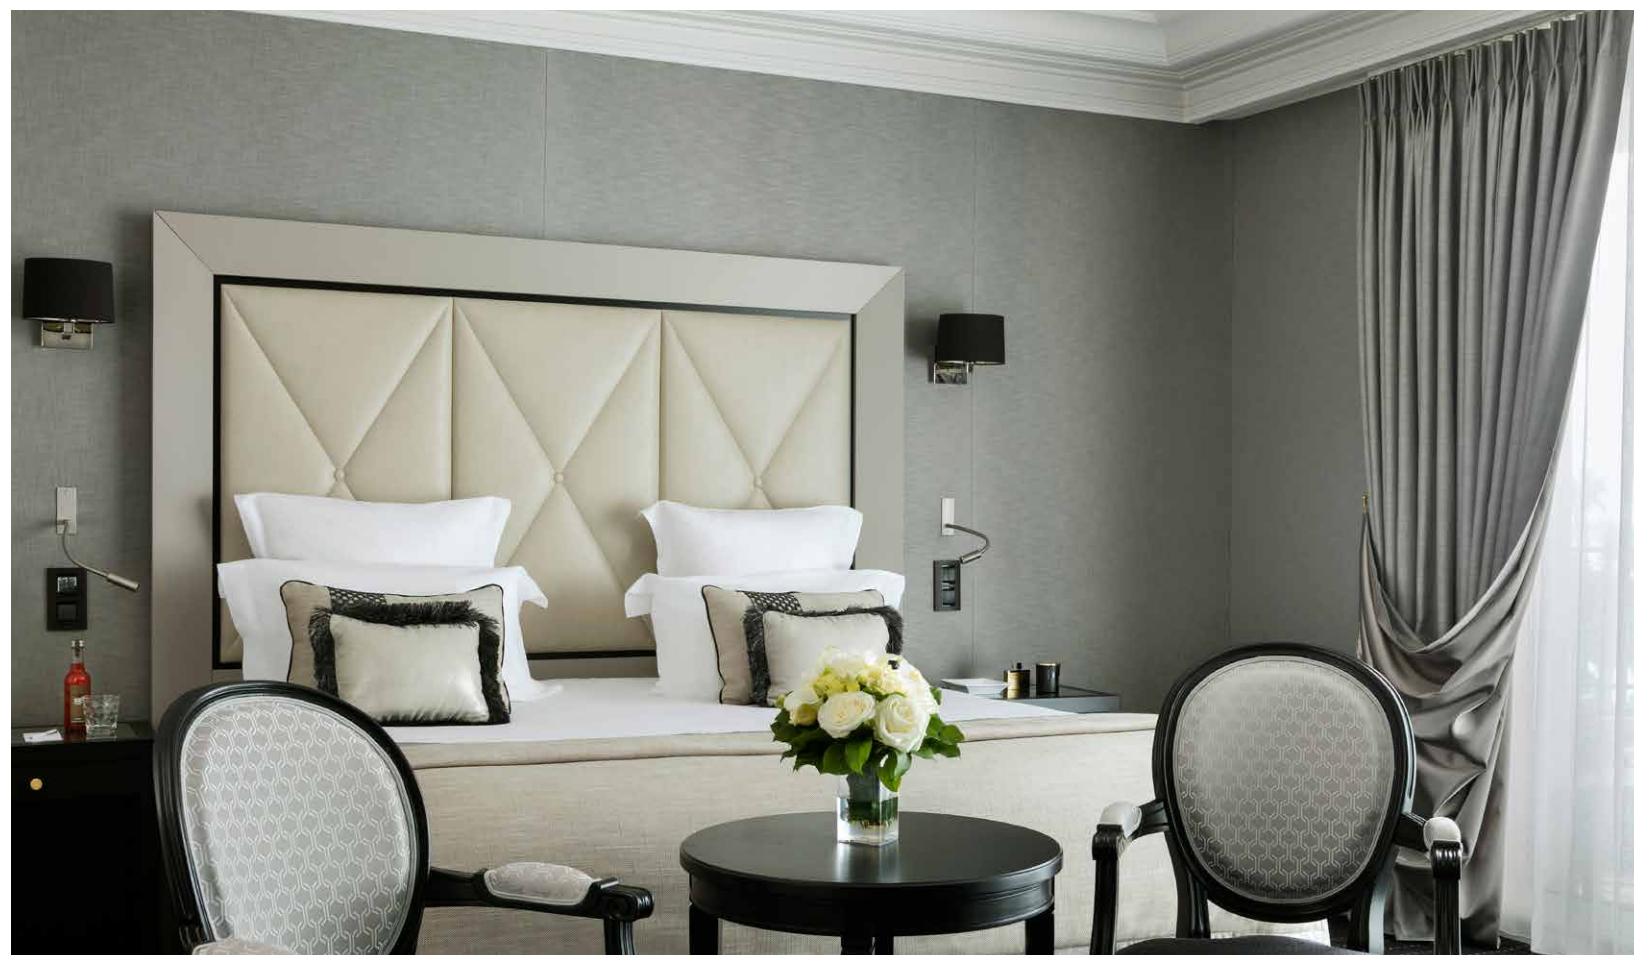

B
HÔTEL BARRIÈRE
LE MAJESTIC
CANNES

DELUXE SEA VIEW SUITE

IDYLLIC LUXURY STAY

Our Deluxe Sea View Suites offer a pleasant and spacious lounge separate from the bedroom as well as a brand new dream bathroom.

 DELUXE SEA VIEW SUITE

-  Surface area: approximately 645 sq ft
-  View on the sea
-  Room capacity: 4 persons
-  Baby bed
-  Baby care accessories
-  Bathrobe/slippers
-  Iron and ironing board
-  Nespresso coffee machine
-  Welcome tray
-  Pets allowed against payment
-  Free wi-fi internet